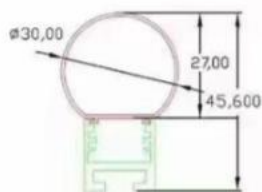

SK6812 Aluminum track led tube

SIZE	IC	LED chip	Color	Voltage	Power	Spec.	Shell
1000*20*15mm	SK6812	SMD5050	RGB	DC5V	18W/tube	60leds/M	white/ clear

UCS1903 Aluminum track led tube

Transparent and creamy shell

SIZE	IC	LED chip	Color	Voltage	Power	Spec.	Shell
1000*16*12mm	UCS1903	SMD5050	RGB	DC12V	12W/tube	48leds/M	white/clear

UCS1912 led hurdle lamp

SIZE	IC	LED chip	Color	Voltage	Power	Spec.	Shell
1000*50*45mm	UCS1912	SMD5050	RGB	DC12V	12W/tube	48leds/M	white/clear

DMX512 led bar-A

SIZE	IC	LED chip	Color	Voltage	Power	Spec.	Shell
1000*28*17mm	DMX512	SMD5050	RGB	DC24V	12W/tube	48leds/M	white/clear

DMX512 led bar-B

SIZE	IC	LED chip	Color	Voltage	Power	Spec.	Shell
4sizes	DMX512	SMD5050	RGB	DC24V	12W/tube	48leds/M	white/black

RGB 54W led wall washer

Components

SIZE	IC	LED chip	Color	Voltage	Power	Spec.	Shell
1000*60*29mm	/	CREE3535	RGB	DC24V	54W/tube	18leds/M	clear glass

UCS2903 RGB 24W led wall washer

SIZE	IC	LED chip	Color	Voltage	Power	Spec.	Shell
1000*30*30mm	UCS1903	SMD5050	RGB	DC24V	24W/tube	48leds/M	clear glass