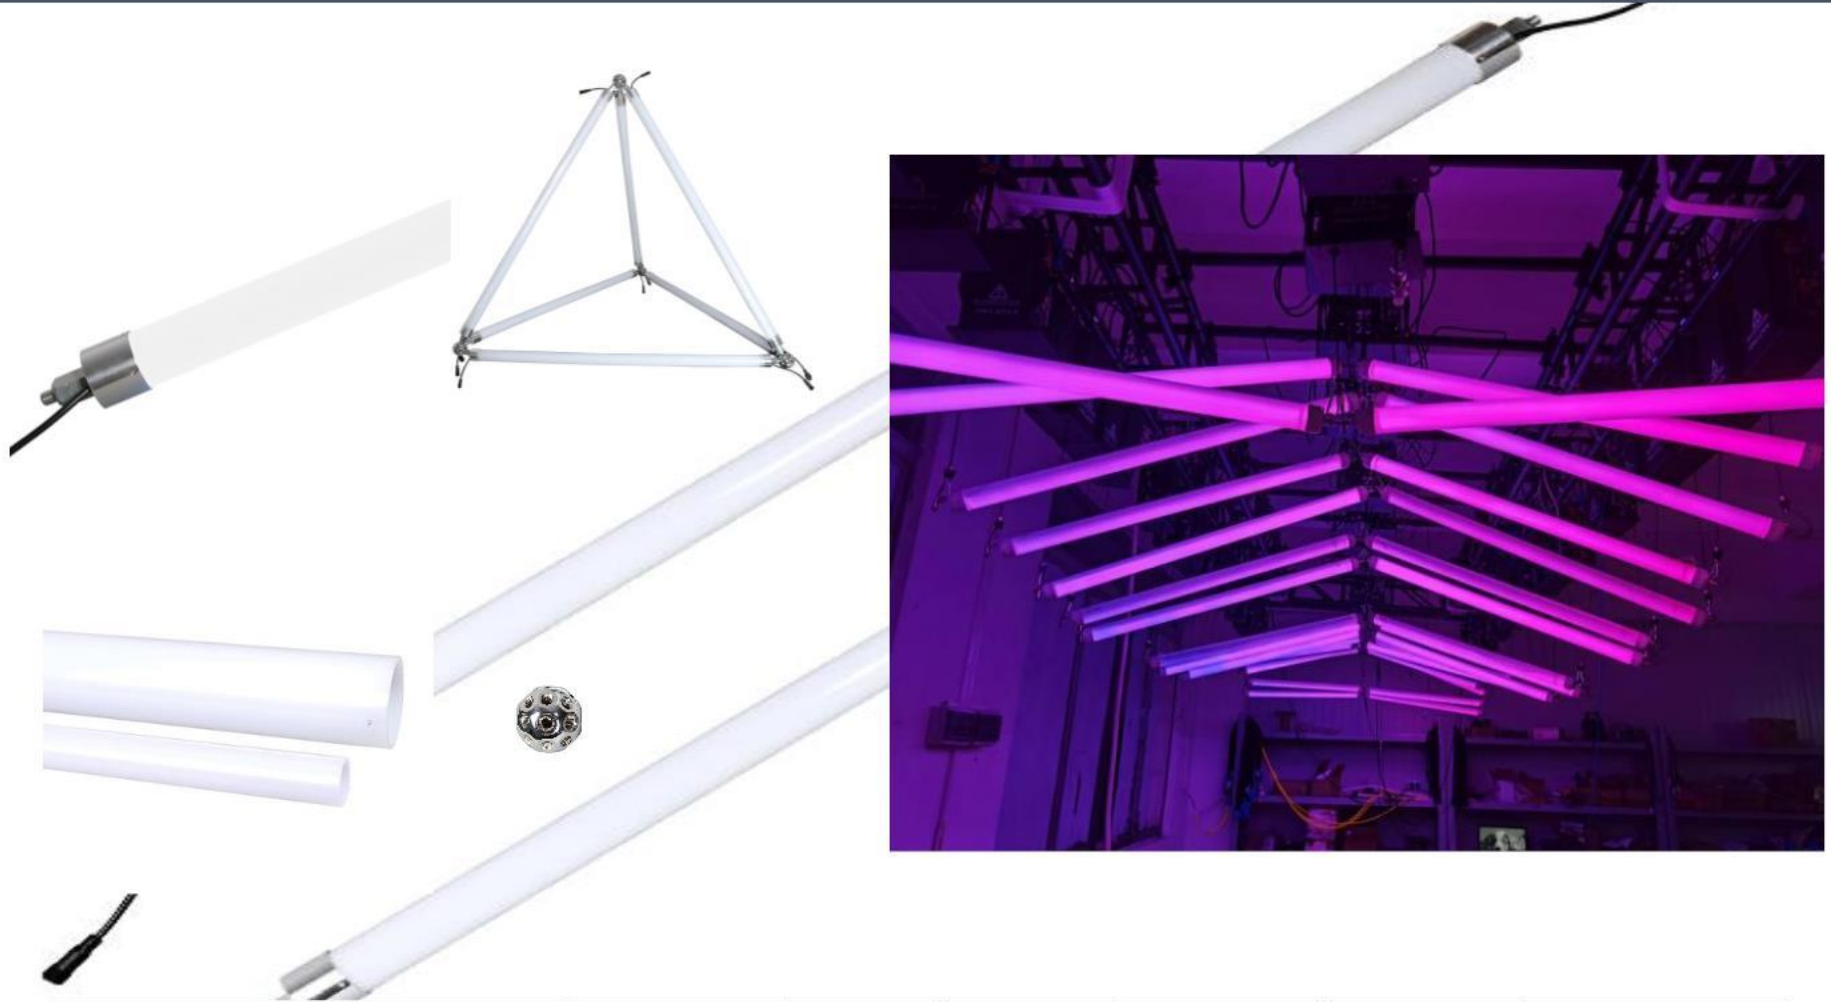

DMX512 led bar-A

SIZE	IC	LED chip	Color	Voltage	Power	Spec.	Shell
1000*28*17mm	DMX512	SMD5050	RGB	DC24V	12W/tube	48leds/M	white/clear

DMX512 led bar-B

SIZE	IC	LED chip	Color	Voltage	Power	Spec.	Shell
4sizes	DMX512	SMD5050	RGB	DC24V	12W/tube	48leds/M	white/black

360 degree illuminated led METEOR tube(DMX& SPI)

SIZE	IC	LED chip	Color	Voltage	Power	Spec.	Shell
L1000*D30mm	UCS1903 DMX512	SMD5050	RGB	DC24V	18W/tube	60leds/M 64leds/M	white/clear

360 degree illuminated D40 Acrylic led tube (DMX& SPI)