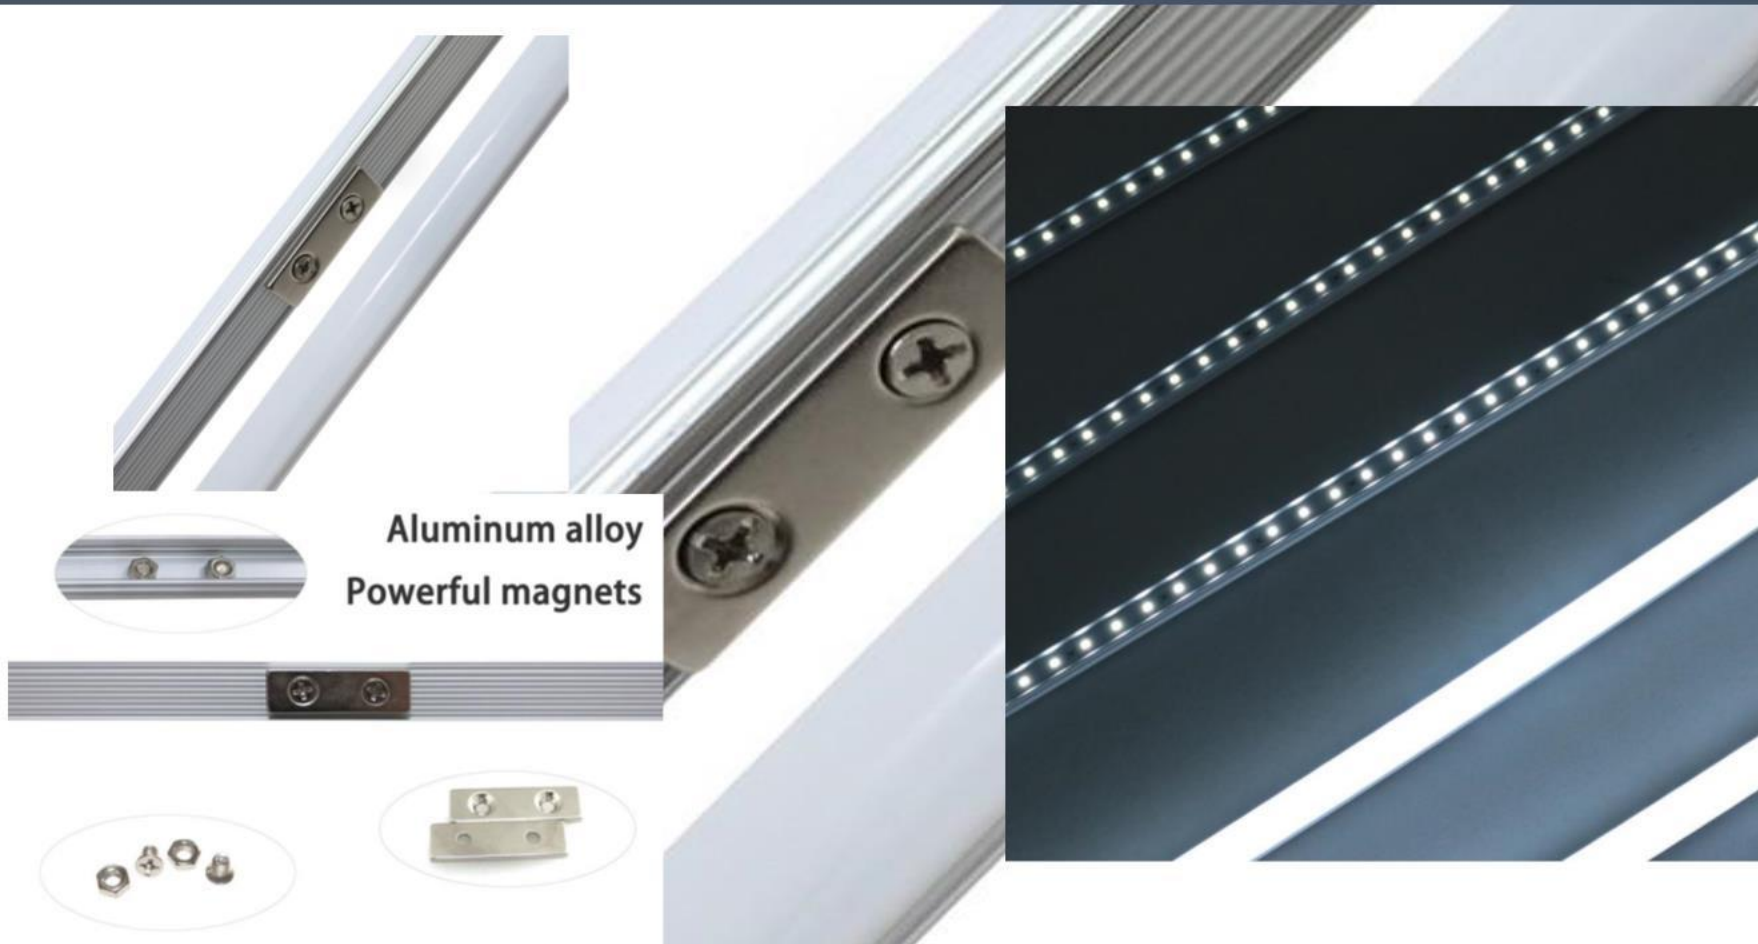

2835 single white AL trak led tube

SIZE	IC	LED chip	Color	Voltage	Power	Spec.	Shell
1000*19*17mm	/	SMD2835	white	DC12V	0.1W/led	60leds/M	milky white