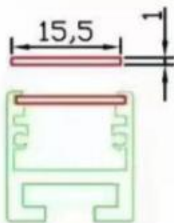

SK6812 Aluminum track led tube

SIZE	IC	LED chip	Color	Voltage	Power	Spec.	Shell
1000*20*15mm	SK6812	SMD5050	RGB	DC5V	18W/tube	60leds/M	white/ clear

UCS1903 Aluminum track led tube

Transparent and creamy shell

SIZE	IC	LED chip	Color	Voltage	Power	Spec.	Shell
1000*16*12mm	UCS1903	SMD5050	RGB	DC12V	12W/tube	48leds/M	white/clear

UCS1912 led hurdle lamp

SIZE	IC	LED chip	Color	Voltage	Power	Spec.	Shell
1000*50*45mm	UCS1912	SMD5050	RGB	DC12V	12W/tube	48leds/M	white/clear

DMX512 led bar-A

SIZE	IC	LED chip	Color	Voltage	Power	Spec.	Shell
1000*28*17mm	DMX512	SMD5050	RGB	DC24V	12W/tube	48leds/M	white/clear

DMX512 led bar-B

SIZE	IC	LED chip	Color	Voltage	Power	Spec.	Shell
4sizes	DMX512	SMD5050	RGB	DC24V	12W/tube	48leds/M	white/black