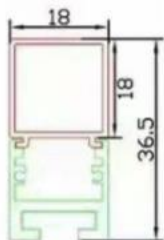

SK6812 Aluminum track led tube

SIZE	IC	LED chip	Color	Voltage	Power	Spec.	Shell
1000*20*15mm	SK6812	SMD5050	RGB	DC5V	18W/tube	60leds/M	white/ clear

UCS1903 Aluminum track led tube

Transparent and creamy shell

SIZE	IC	LED chip	Color	Voltage	Power	Spec.	Shell
1000*16*12mm	UCS1903	SMD5050	RGB	DC12V	12W/tube	48leds/M	white/clear

UCS1912 led hurdle lamp

SIZE	IC	LED chip	Color	Voltage	Power	Spec.	Shell
1000*50*45mm	UCS1912	SMD5050	RGB	DC12V	12W/tube	48leds/M	white/clear

DMX512 led bar-A

SIZE	IC	LED chip	Color	Voltage	Power	Spec.	Shell
1000*28*17mm	DMX512	SMD5050	RGB	DC24V	12W/tube	48leds/M	white/clear

DMX512 led bar-B

SIZE	IC	LED chip	Color	Voltage	Power	Spec.	Shell
4sizes	DMX512	SMD5050	RGB	DC24V	12W/tube	48leds/M	white/black

0 (6)

SIZE	IC	LED chip	Color	Voltage	Power	Spec.	Shell
------	----	----------	-------	---------	-------	-------	-------

D210MM
D230MM

/

cree 3535

single
color

DC24V

1W/LED