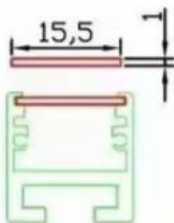

SK6812 Aluminum track led tube

SIZE	IC	LED chip	Color	Voltage	Power	Spec.	Shell
1000*20*15mm	SK6812	SMD5050	RGB	DC5V	18W/tube	60leds/M	white/ clear

UCS1903 Aluminum track led tube

Transparent and creamy shell

SIZE	IC	LED chip	Color	Voltage	Power	Spec.	Shell
1000*16*12mm	UCS1903	SMD5050	RGB	DC12V	12W/tube	48leds/M	white/clear

UCS1912 led hurdle lamp

SIZE	IC	LED chip	Color	Voltage	Power	Spec.	Shell
1000*50*45mm	UCS1912	SMD5050	RGB	DC12V	12W/tube	48leds/M	white/clear

DMX512 led bar-A

SIZE	IC	LED chip	Color	Voltage	Power	Spec.	Shell
1000*28*17mm	DMX512	SMD5050	RGB	DC24V	12W/tube	48leds/M	white/clear

DMX512 led bar-B

SIZE	IC	LED chip	Color	Voltage	Power	Spec.	Shell
4sizes	DMX512	SMD5050	RGB	DC24V	12W/tube	48leds/M	white/black