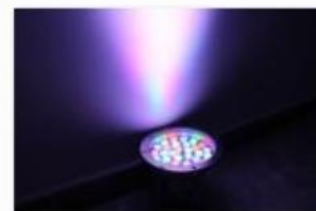

SIZE	IC	LED chip	Color	Voltage	Power	Spec.	Shell

D210MM
D230MM

/

cree 3535

single
color

DC24V

1W/LED

30degree
lens

SUS304
clear glass