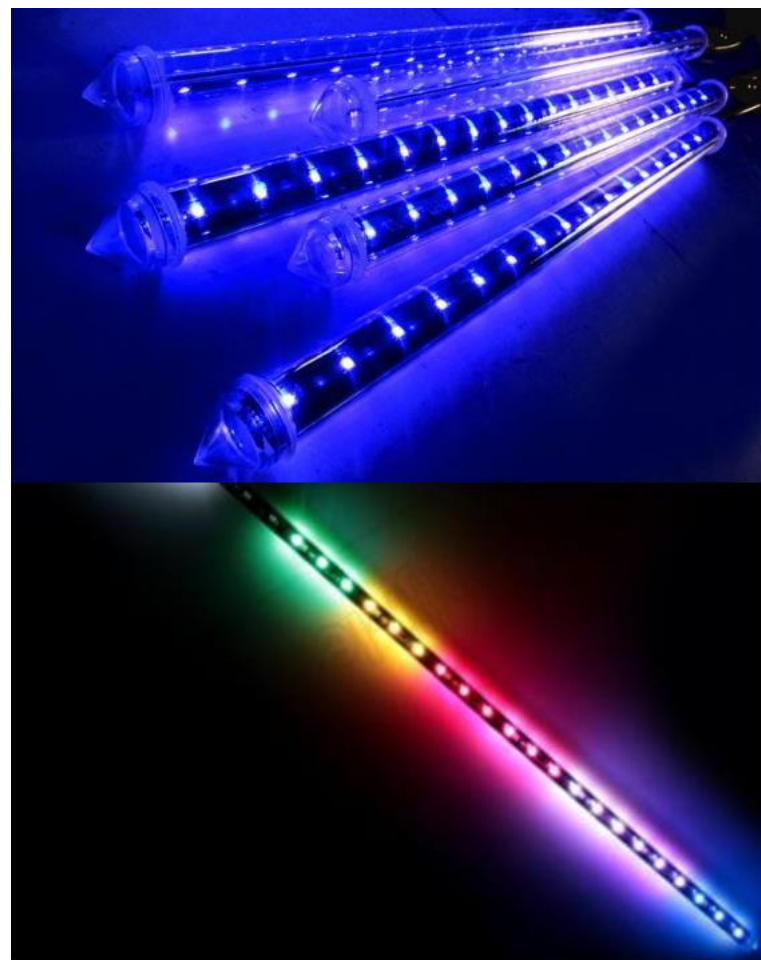

SIZE	IC	LED chip	Color	Voltage	Power	Spec.	Shell
1000*16*12mm	UCS1903	SMD5050	RGB	DC12V	12W/tube	48leds/M	white/clear

UCS1912 led hurdle lamp

SIZE	IC	LED chip	Color	Voltage	Power	Spec.	Shell
1000*50*45mm	UCS1912	SMD5050	RGB	DC12V	12W/tube	48leds/M	white/clear

DMX512 led bar-A

SIZE	IC	LED chip	Color	Voltage	Power	Spec.	Shell
1000*28*17mm	DMX512	SMD5050	RGB	DC24V	12W/tube	48leds/M	white/clear

DMX512 led bar-B

SIZE	IC	LED chip	Color	Voltage	Power	Spec.	Shell
4sizes	DMX512	SMD5050	RGB	DC24V	12W/tube	48leds/M	white/black

360 degree illuminated led METEOR tube(DMX& SPI)

SIZE	IC	LED chip	Color	Voltage	Power	Spec.	Shell
L1000*D30mm	UCS1903 DMX512	SMD5050	RGB	DC24V	18W/tube	60leds/M 64leds/M	white/clear

360 degree illuminated D40 Acrylic led tube (DMX& SPI)

SIZE	IC	LED chip	Color	Voltage	Power	Spec.	Shell
1000*D40mm	SPI DMX	SMD5050	RGB	DC5V/ 12V/ 24V	custom	csutom	double tube

360 degree illuminated LED bumper car tube

DC5V / DC12V / DC24V

(Unit:mm)

SIZE	IC	LED chip	Color	Voltage	Power	Spec.	Shell
1000*D47mm	SPI DMX	SMD5050	RGB	DC5V 12V 24V	custom	csutom	double tube